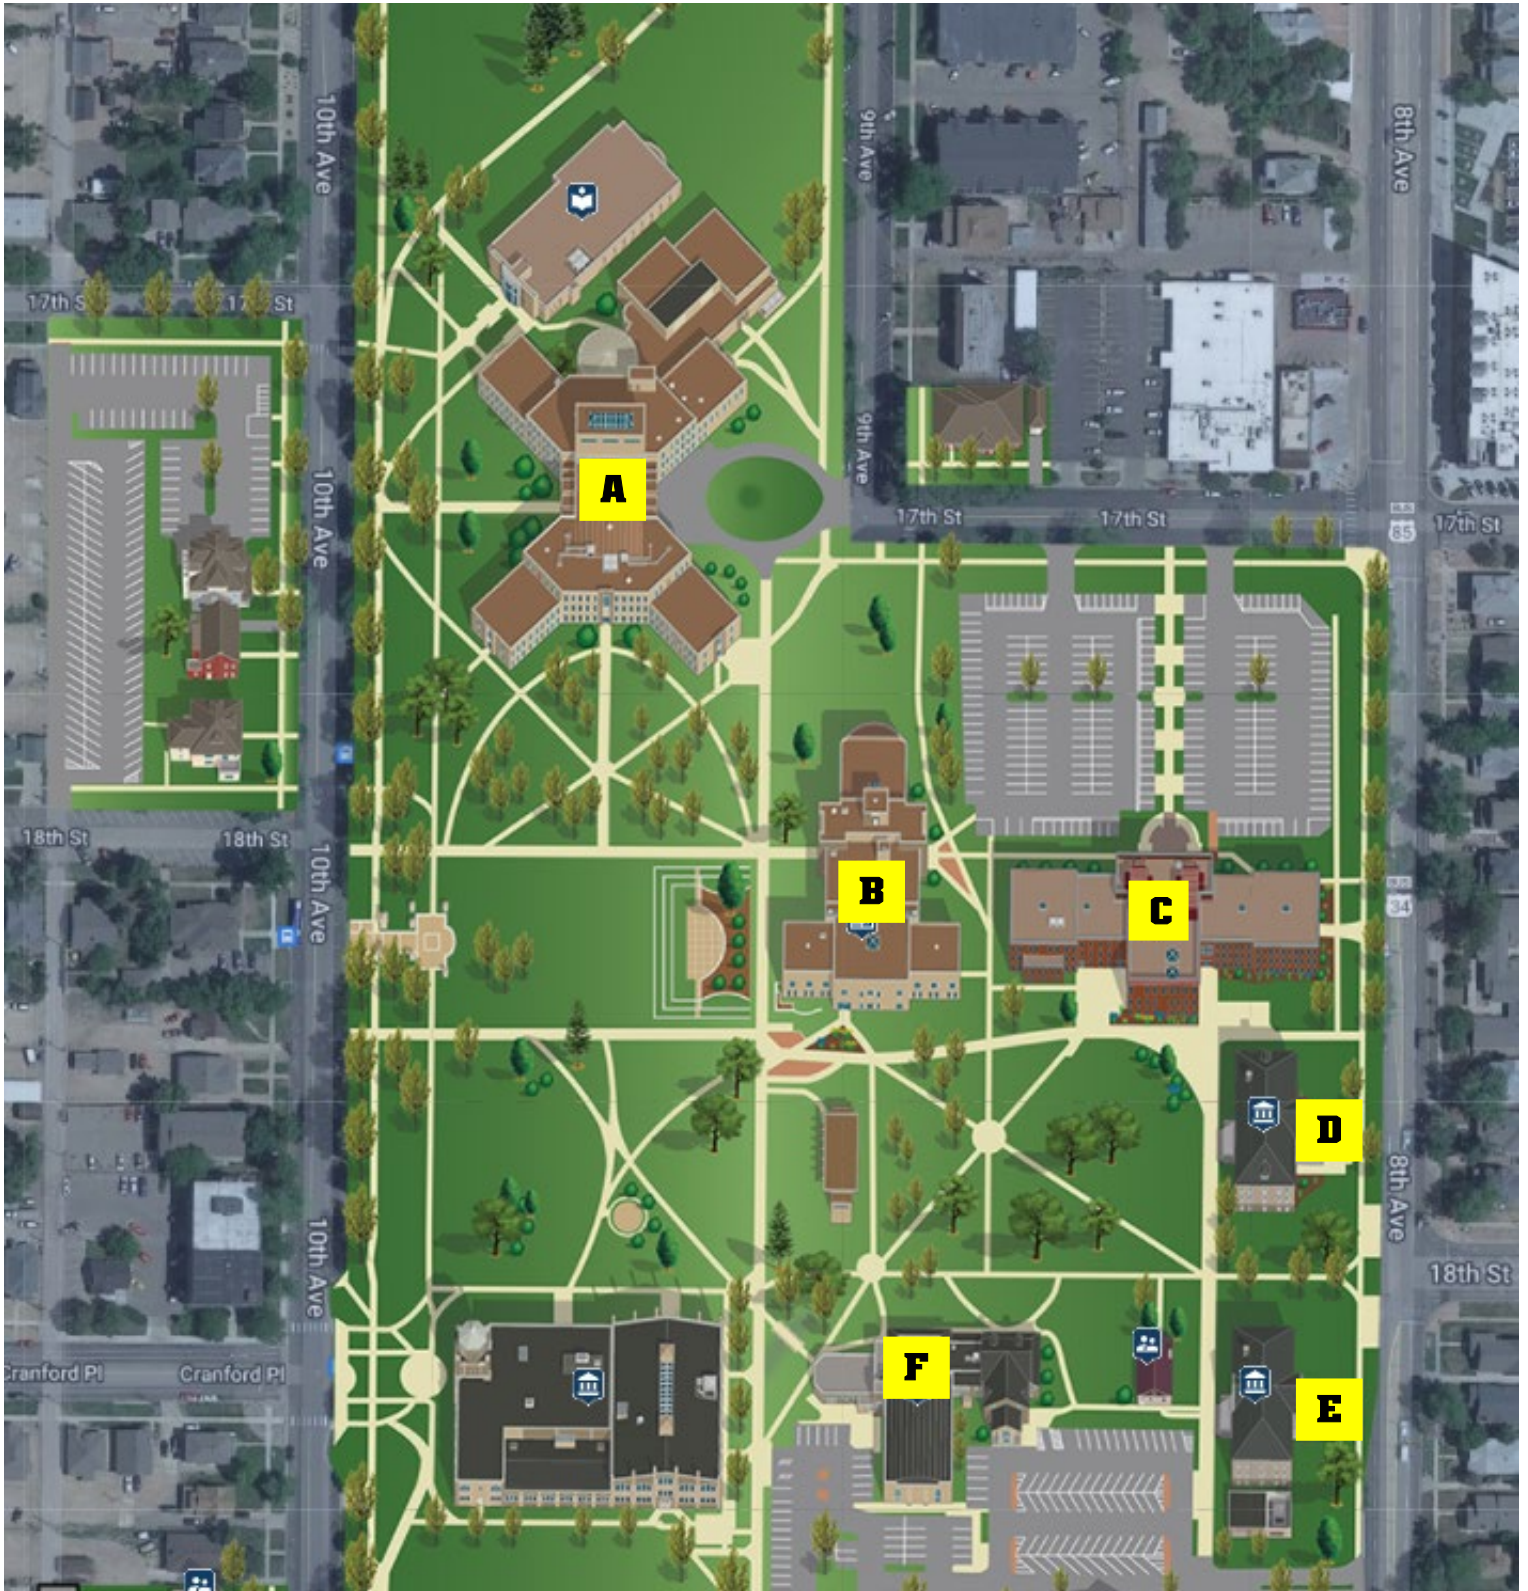

HIGH SCHOOL THEATRE FESTIVAL CAMPUS MAP

A: Frasier Hall | B: Carter Hall | C: Kepner Hall | D: Guggenheim Hall | E: Crabbe Hall | F: Gray Hall